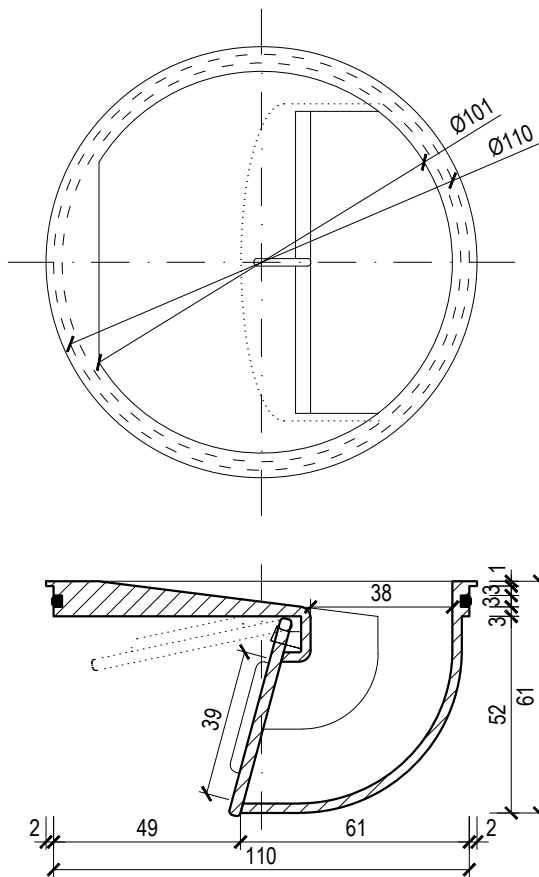

MECHANICAL STINK FLAP DN 110

DISTANCE RING DN 125
ONLY FOR ROOF OUTLETS TW(E) 75, 110 a 125

Name **MECHANICAL STINK FLAP**

Type **TWZU KL**

Code 210910125

Scale 1:2

Weight 0,11 kg

Material POLYAMIDE