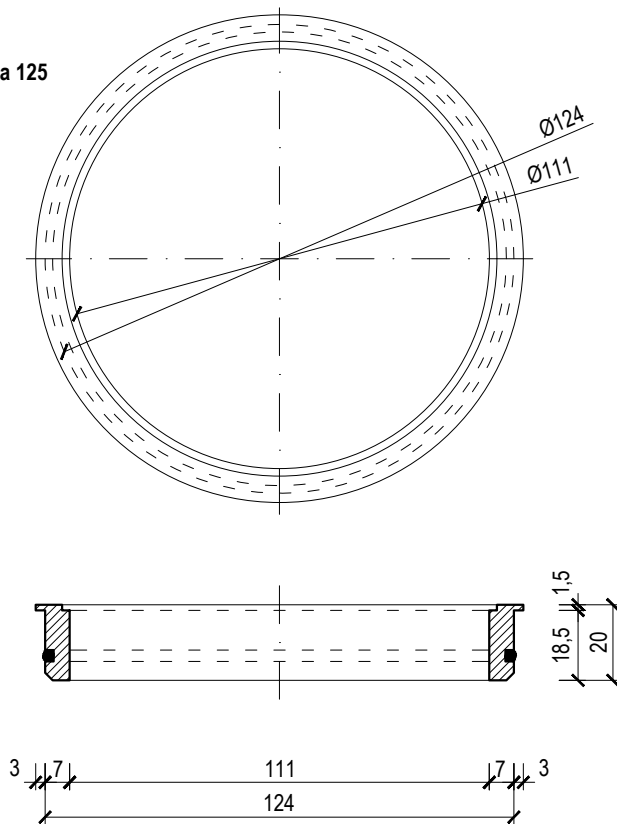

MECHANICAL STINK FLAP DN 110

DISTANCE RING DN 125
ONLY FOR ROOF OUTLETS TW(E) 75, 110 a 125

Name **MECHANICAL STINK FLAP**

Type **TWZU KL**

Code 210910125

Scale 1:2

Weight 0,11 kg

Material POLYAMIDE