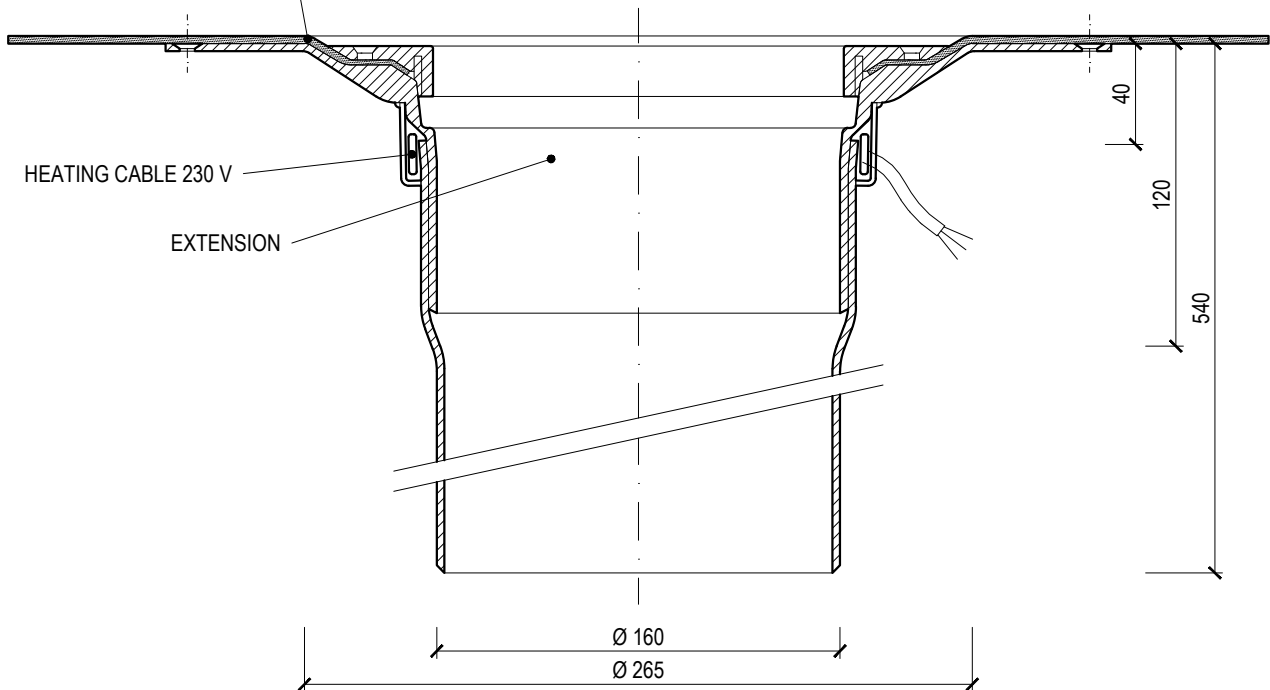

SLEEVE FOR CONNECTION TO HYDRO-INSULATION

SEALING RING

Name **HEATED EXTENSION FOR ROOF OUTLETS**

Type **TWNE v500 XL BIT**

Weight 3,29 kg

Code 205137500

Material POLYAMIDE

Scale 1:3